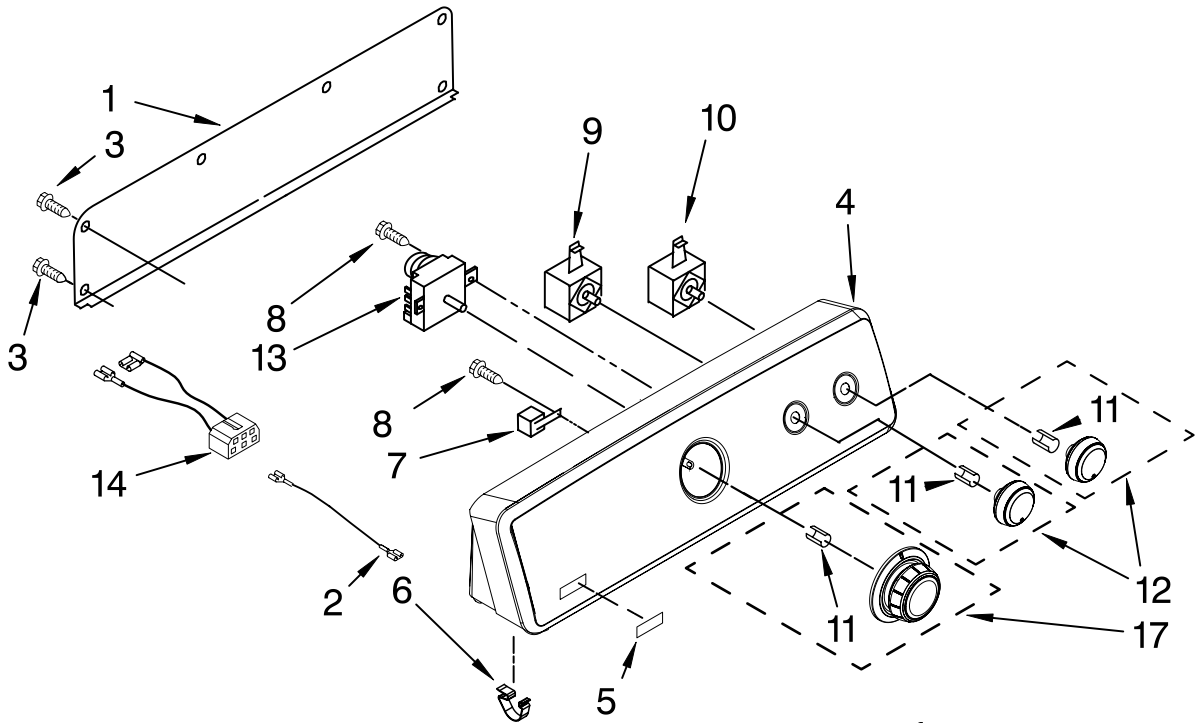

TOP AND CONSOLE PARTS

For Model: MED560TQ0

FOR ORDERING INFORMATION REFER TO PARTS PRICE LIST

TOP AND CONSOLE PARTS

For Model: MED5600TQ0
(White)

Illus. No.	Part No.	DESCRIPTION
1	W10112576	Panel, Rear Console
2	W10113080	Wire, Jumper (Tan)
3	693995	Screw, Hex Head
4	W10086704	Console & Shell Assembly (Includes Items 5 & 6)
5	W10112569	Badge, Assembly
6	8312709	Clip-Console
7	694419	Buzzer, Mini
8	8533971	Screw, 8-18 x 5/16
9	3399639	Switch, Temperature
10	W10117655	Switch, Push-To-Start
11	8536939	Clip, Spring
12	W10110029	Knob, Control (2)
13	3979617	Timer, 60 Hz.
14	W10110861	Wire, Jumper (Temperature)
15	8565972	Screen, Lint
16	W10112597	Top
17	W10110030	Knob Assembly, Timer
18	688983	Screw, 8-18 x 5/8
19	8565981	Bracket, Harness
20	337686	Screw, 8/18 x 1/2
21	W10118608	Seal, Harness
22	W10112267	Seal, Foam Console Bracket
23	W10110864	Harness, Wiring
24	3395683	Connector (Motor)
25	3394427	Clip, Harness
26	3401144	Connector (PTS Relay)
27	3397269	Connector (Timer)
28	3347243	Connector 6-Circuit
29	94614	Terminal
30	3936144	Connector

FOR ORDERING INFORMATION REFER TO PARTS PRICE LIST